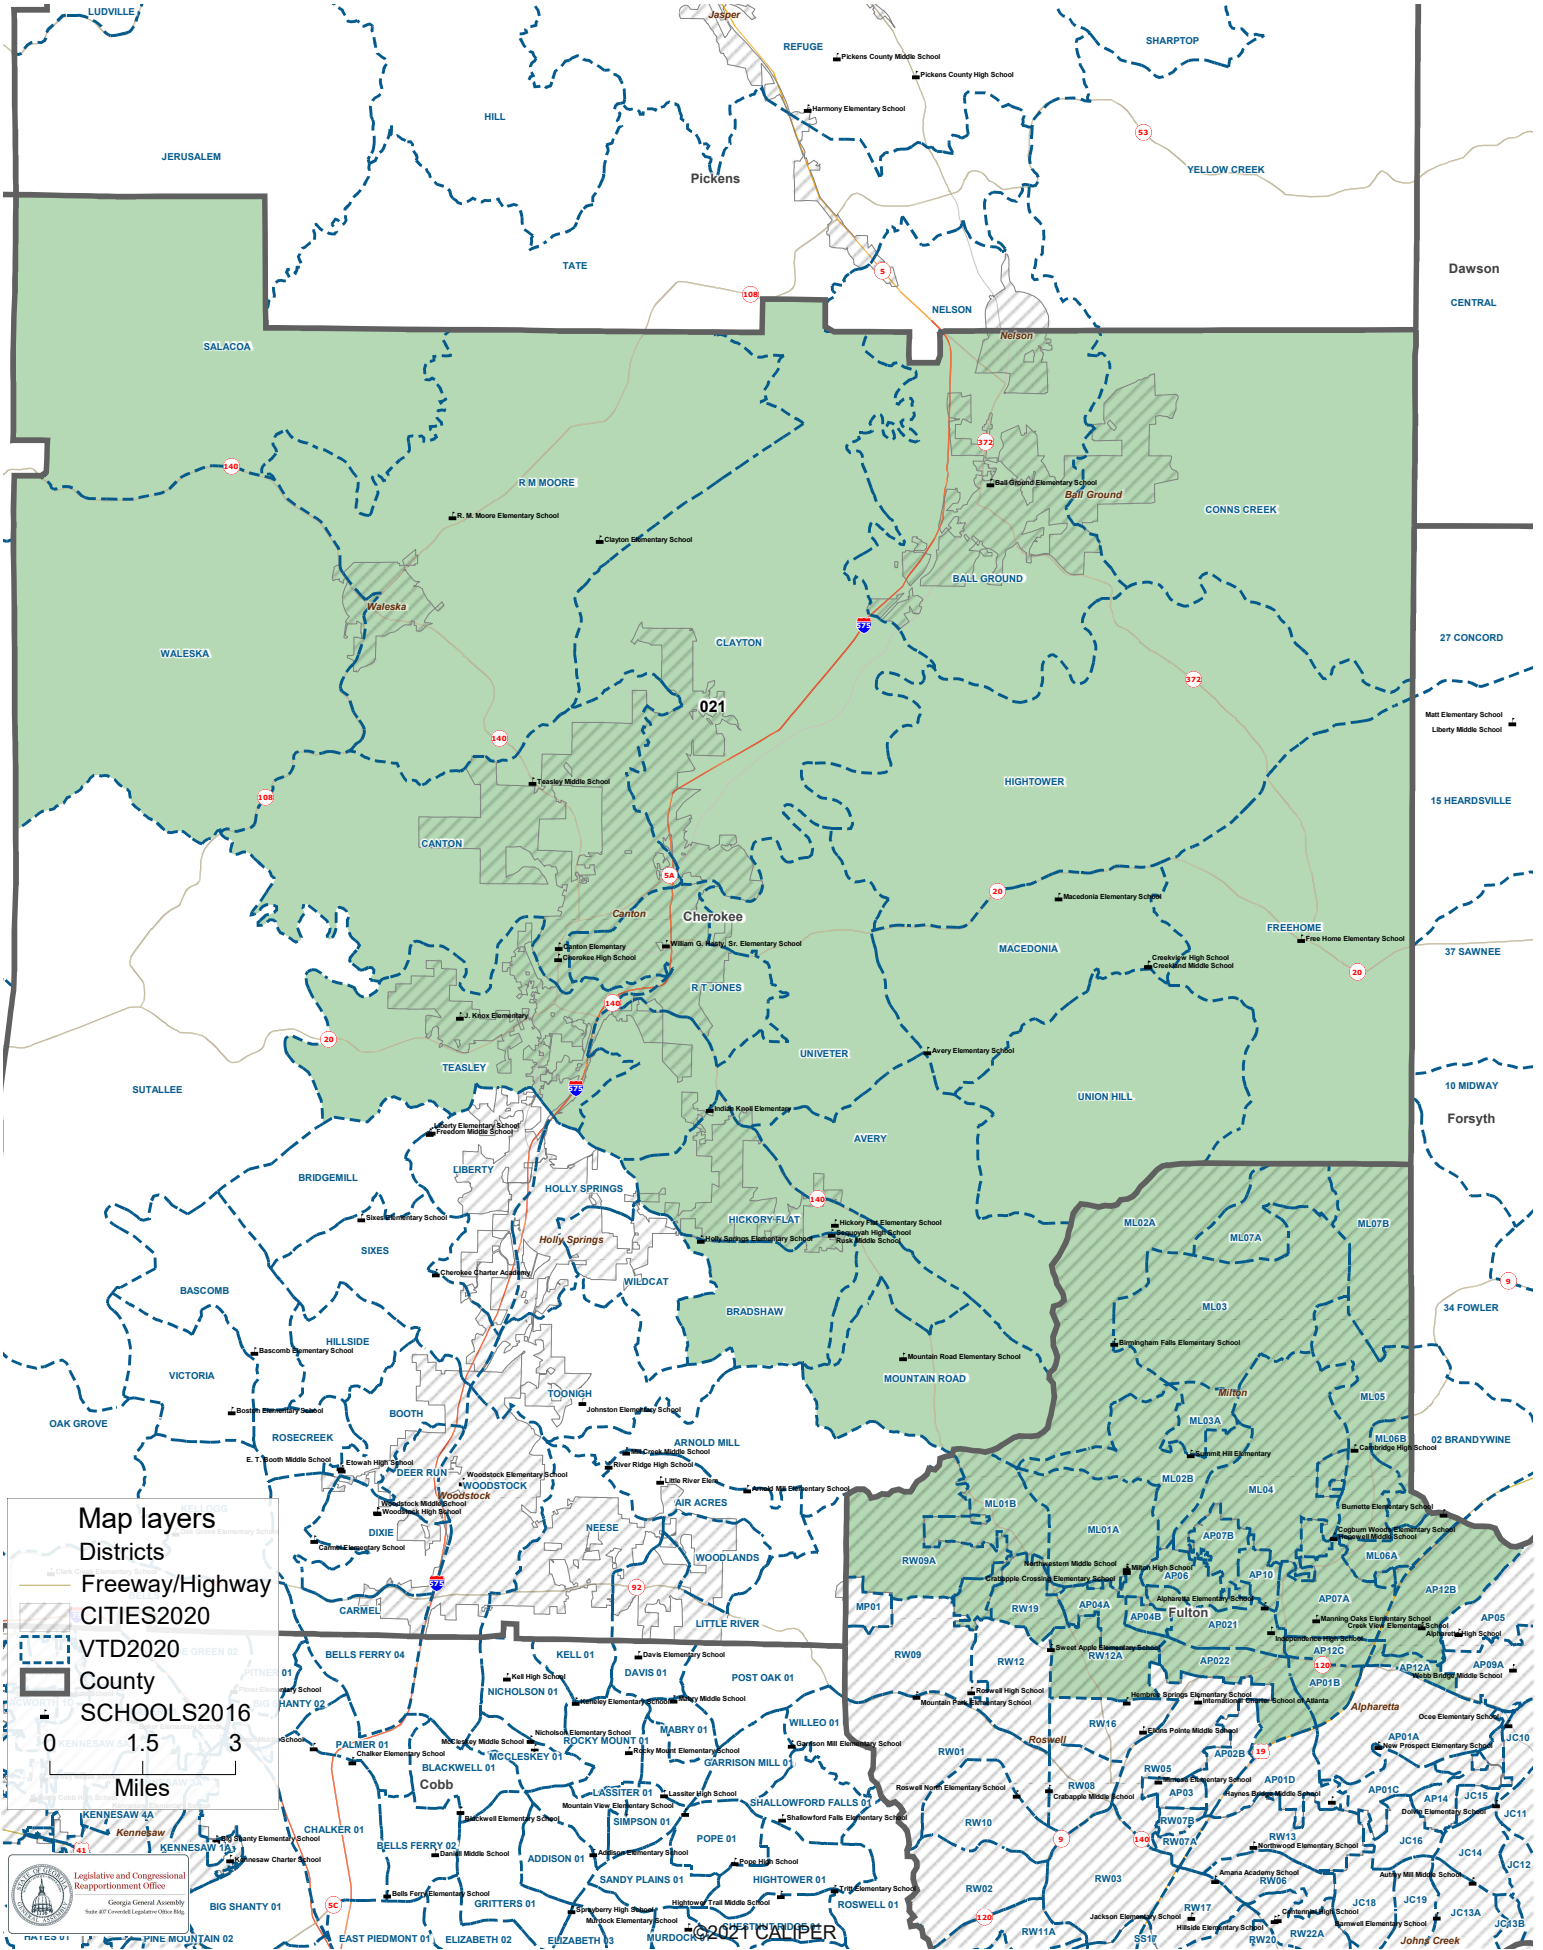

Georgia Senate District 21

Client: State
Plan: Senate-prop1-2021
Type: Senate

Map layers

- Districts
- Freeway/Highway
- CITIES2020
- VTD2020
- County
- SCHOOLS2016

©2021 CALPER